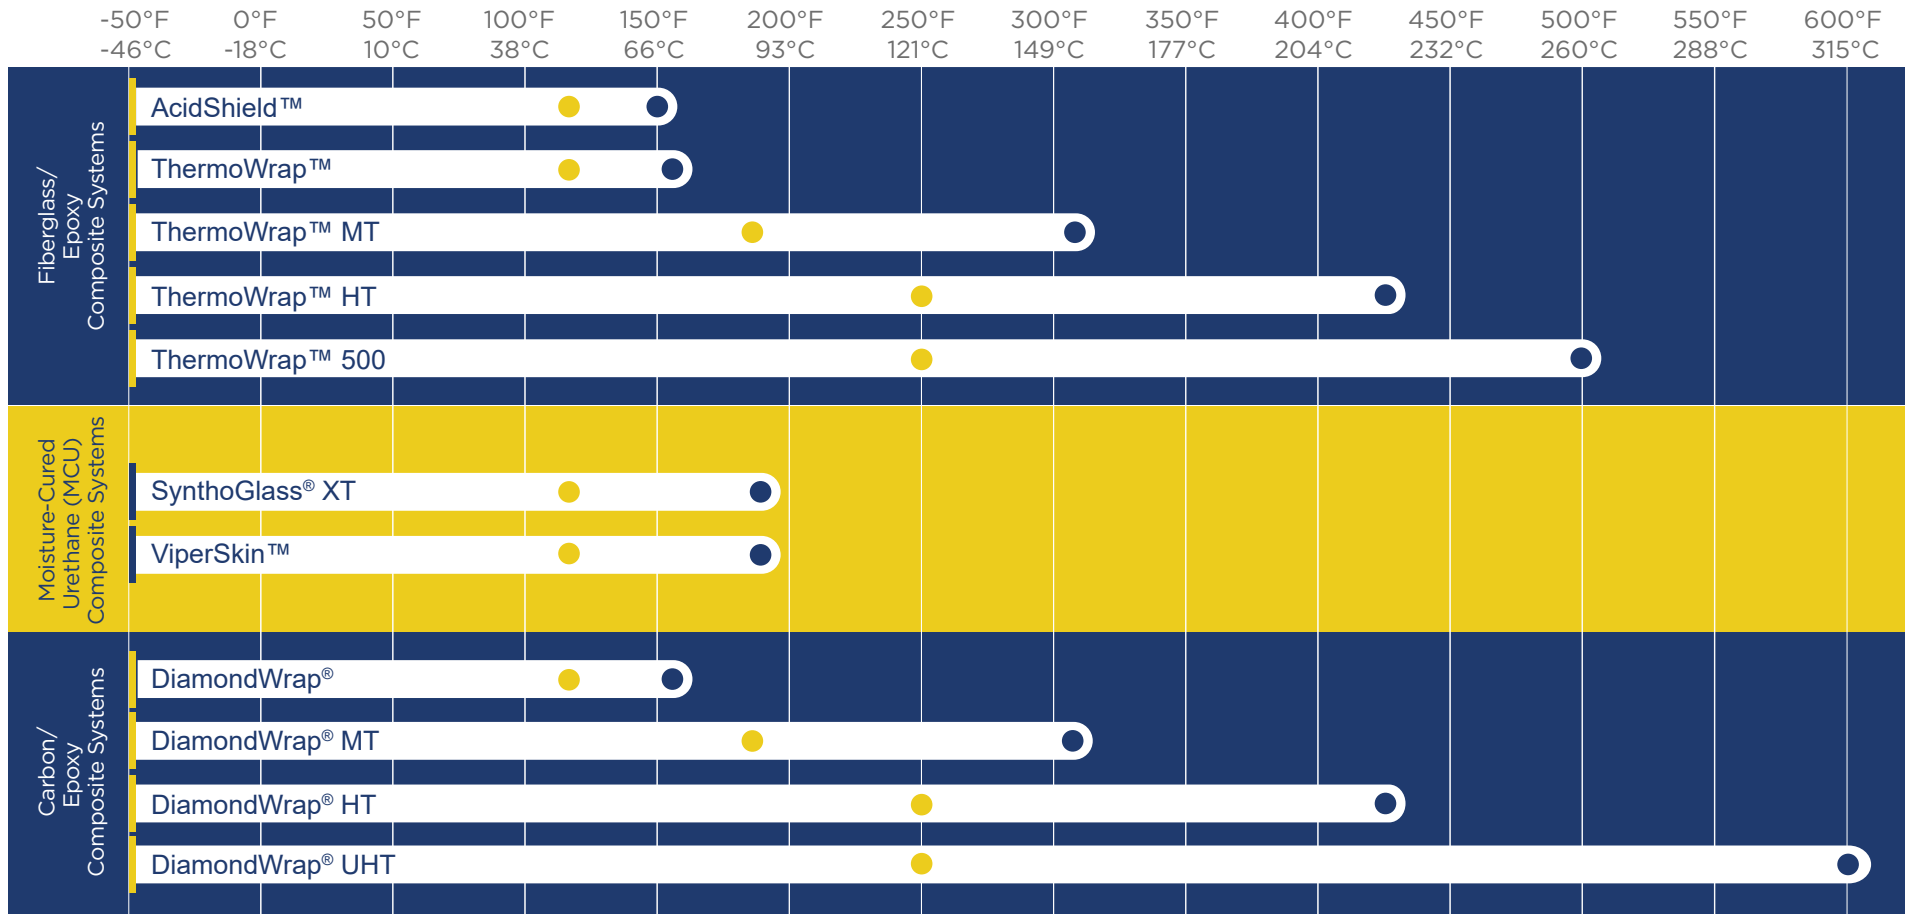

Process Piping Products

- Max recommended installation temp - Exact project parameters may change the recommended temperature.
- Max operating temp for type B designs.